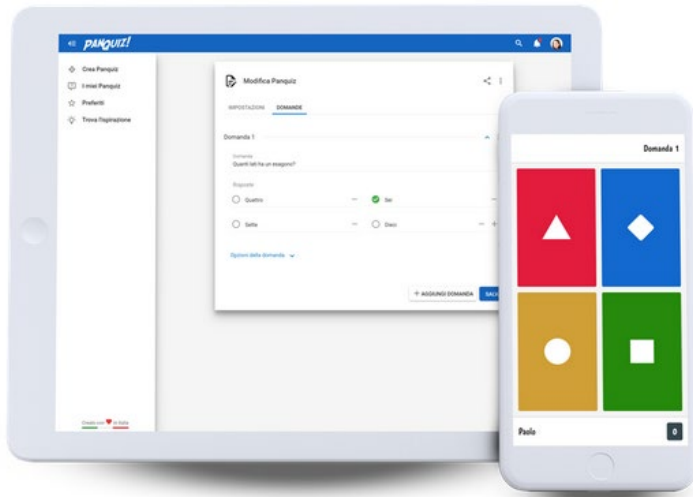

Guidelines for the use of panquiz.com

Panquiz! Is a free online App online which creates educational questionnaires, quizzes, tests and training verifications in a simple and fast way. www.panquiz.com

What you need to play:

1 pc or laptop to run the quiz

1 smartphone, tablet o pc for each participant, it will work as a remote control to answer questions.

How does it works

The quiz must be managed by a moderator (it can be a teacher, animator, educational operator, speaker....) who must have a panquiz account.

If you want to turn the APP in English language, you have to scroll till the end of the first webpage (before login page) and on the right you find "English".

It can be used on a large screen (for example a video projector, a LIM or a TV), obviously connected to the Internet.