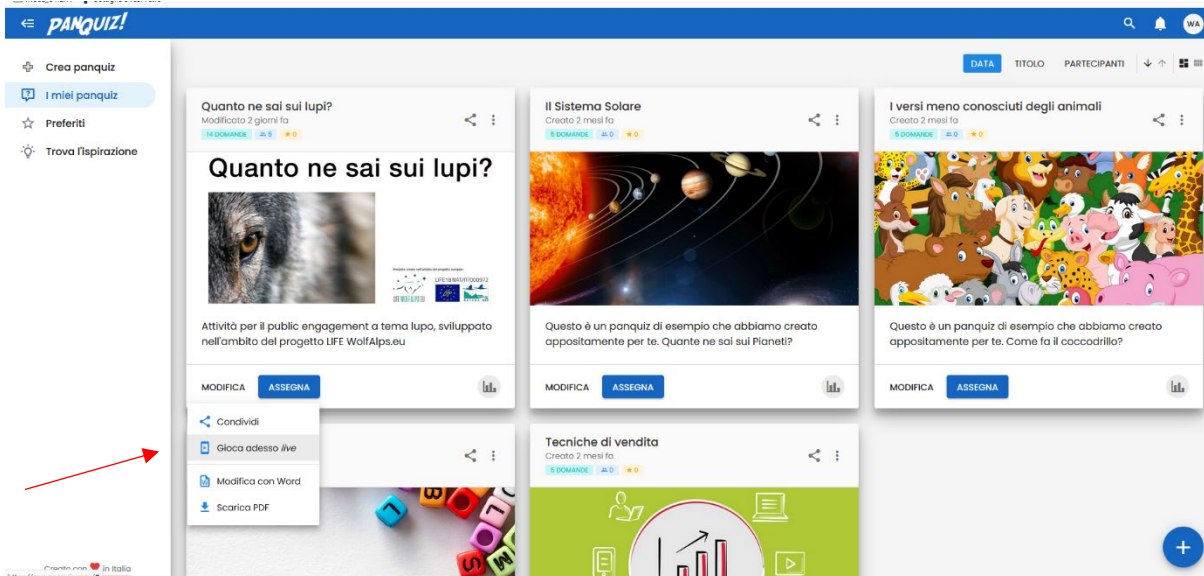

1 pc or laptop to run the quiz

1 smartphone, tablet o pc for each participant, it will work as a remote control to answer questions.

How does it works

The quiz must be managed by a moderator (it can be a teacher, animator, educational operator, speaker....) who must have a panquiz account.

The account is free and allows both to create new quizzes and to use or modify those already present.

The moderator launches the chosen quiz, with "assign" ("assegna")- "play live" – ("gioca live")
THE QUIZ IS IN THE CHOSEN LANGUAGE BUT THE PLATFORM IS IN ITALIAN:

If you want to turn the APP in English language, you have to scroll till the end of the first webpage (before login page) and on the right you find "English".

It can be used on a large screen (for example a video projector, a LIM or a TV), obviously connected to the Internet.

It can also be played live online by sharing the screen with programs such as teams or meet.

Once the quiz is launched, a **PIN** appears.

Attention: **the pin is unique for each game session**, and changes every time that we launch the quiz. In this way the quiz can be played simultaneously in different locations and in different sessions.